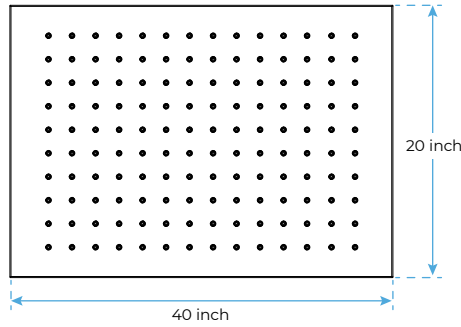

20*40IN LED MATTE BLACK RAINFALL SHOWER SYSTEM WITH HANDHELD SHOWER AND 3 JETTED BODY SPRAYS

SPECIFICATIONS

Shower Head

Hand Shower

Mixer Connections

Flow Rate: 2.0 GPM / 7.6 LPM

Body Jets

- FEATURES**
- Material: Brass
 - Base Plate Height: 5-1/8"
 - Base Plate Width: 5-1/8"
 - Jet Surface Area: 3-1/8"
 - Surface Depth: 1/4"
 - Adjustment Angle: 5°
 - Male NPT Connection: 1/2"
 - Maximum Flow Rate: 2.5 GPM (9.5L/min) max @ 80 psi

All dimensions and specifications are nominal and may vary. Use actual products for accuracy in critical situations.