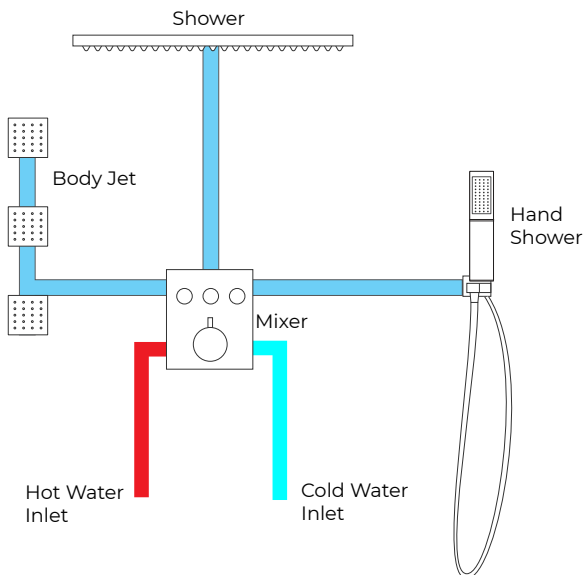

20*40IN LED MATTE BLACK RAINFALL SHOWER SYSTEM WITH HANDHELD SHOWER AND 3 JETTED BODY SPRAYS

SPECIFICATIONS

Shower Head

Hand Shower

Mixer Connections

Flow Rate: 2.0 GPM / 7.6 LPM

Body Jets

- FEATURES**
- Material: Brass
 - Base Plate Height: 5-1/8"
 - Base Plate Width: 5-1/8"
 - Jet Surface Area: 3-1/8"
 - Surface Depth: 1/4"
 - Adjustment Angle: 5°
 - Male NPT Connection: 1/2"
 - Maximum Flow Rate: 2.5 GPM (9.5L/min) max @ 80 psi

All dimensions and specifications are nominal and may vary. Use actual products for accuracy in critical situations.