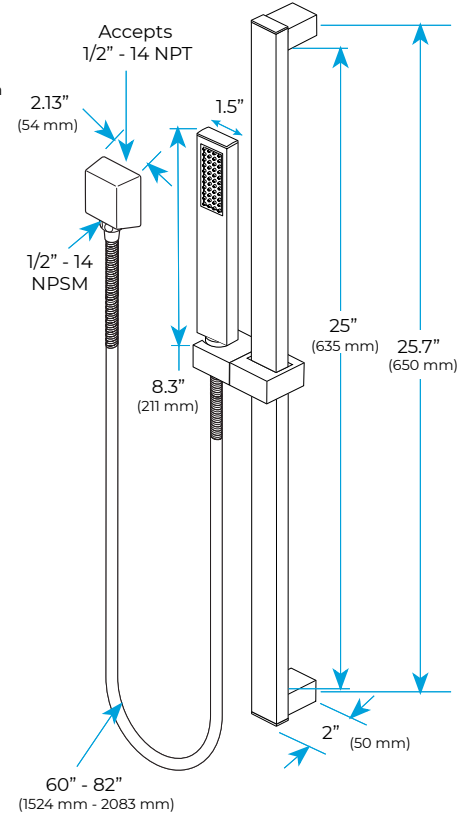

20*40IN LED MATTE BLACK RAINFALL SHOWER SYSTEM WITH HANDHELD SHOWER AND 3 JETTED BODY SPRAYS

SPECIFICATIONS

Shower Head

Hand Shower

Mixer Connections

Flow Rate: 2.0 GPM / 7.6 LPM

Body Jets

- FEATURES**
- Material: Brass
 - Base Plate Height: 5-1/8"
 - Base Plate Width: 5-1/8"
 - Jet Surface Area: 3-1/8"
 - Surface Depth: 1/4"
 - Adjustment Angle: 5°
 - Male NPT Connection: 1/2"
 - Maximum Flow Rate: 2.5 GPM (9.5L/min) max @ 80 psi

All dimensions and specifications are nominal and may vary. Use actual products for accuracy in critical situations.