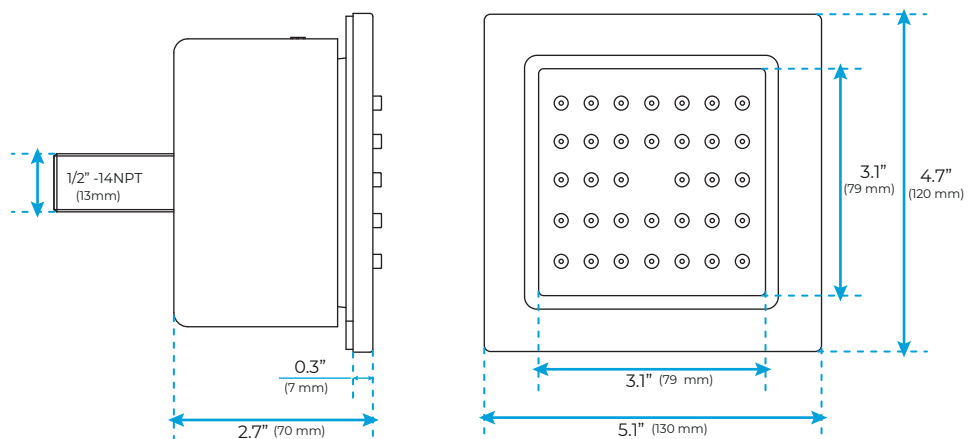

20*40IN LED MATTE BLACK RAINFALL SHOWER SYSTEM WITH HANDHELD SHOWER AND 3 JETTED BODY SPRAYS

SPECIFICATIONS

Shower Head

Hand Shower

Mixer Connections

Flow Rate: 2.0 GPM / 7.6 LPM

Body Jets

- FEATURES**
- Material: Brass
 - Base Plate Height: 5-1/8"
 - Base Plate Width: 5-1/8"
 - Jet Surface Area: 3-1/8"
 - Surface Depth: 1/4"
 - Adjustment Angle: 5°
 - Male NPT Connection: 1/2"
 - Maximum Flow Rate: 2.5 GPM (9.5L/min) max @ 80 psi

All dimensions and specifications are nominal and may vary. Use actual products for accuracy in critical situations.